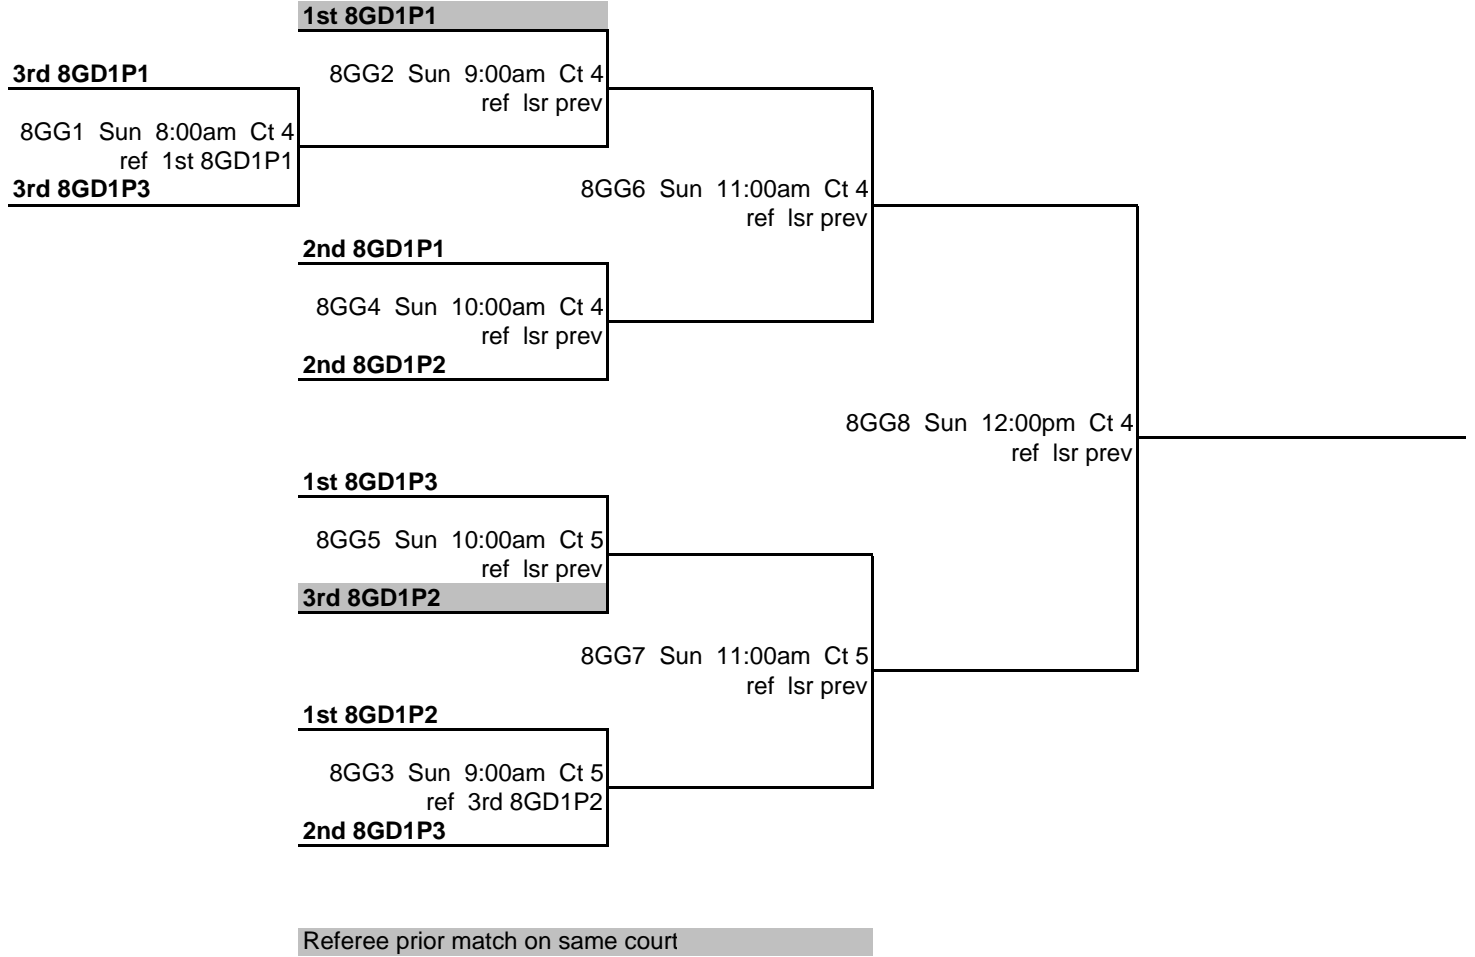

18s Girls Gold

MidAmerica Kickoff Classic 1/7/12 - 1/8/12