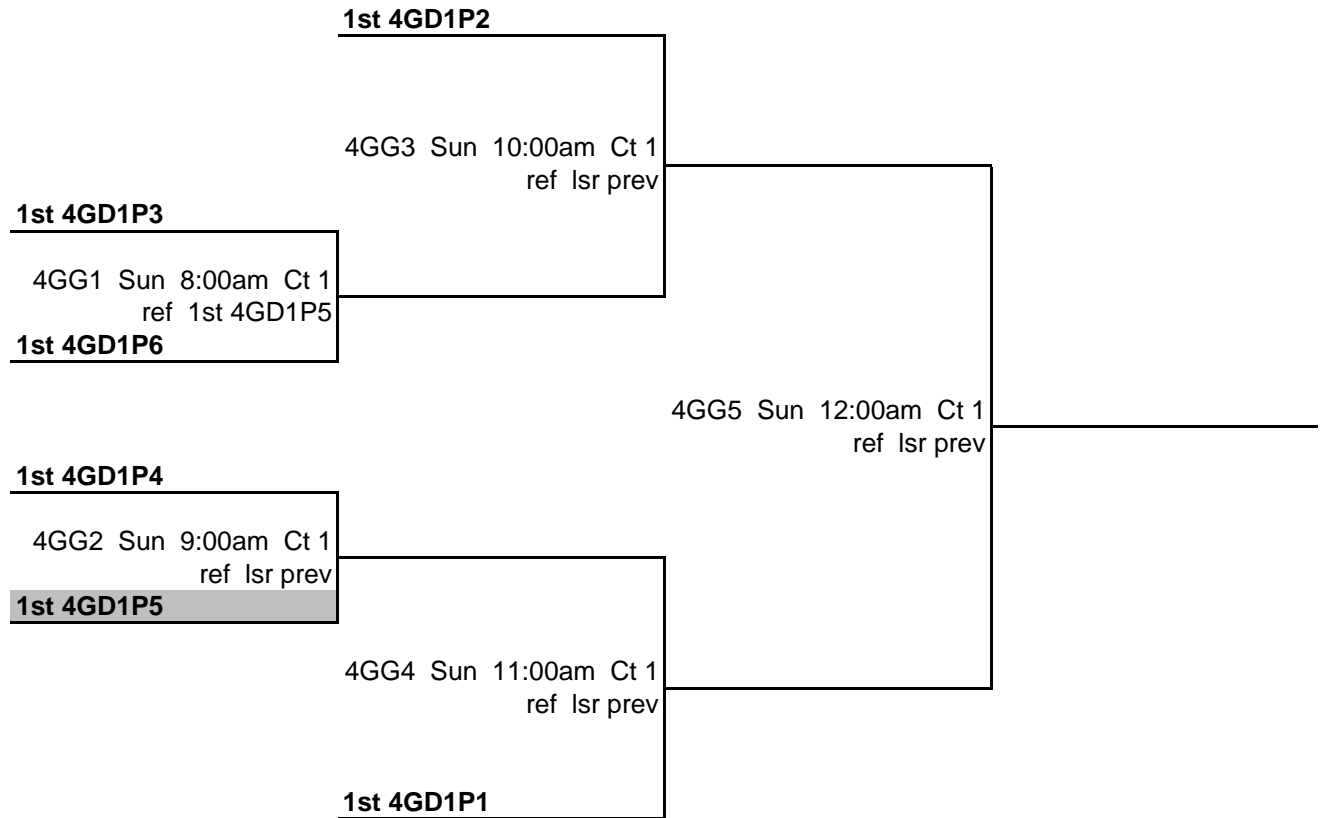

14s Girls Gold

MidAmerica Kickoff Classic 1/7/12 - 1/8/12

Referee prior match on same court