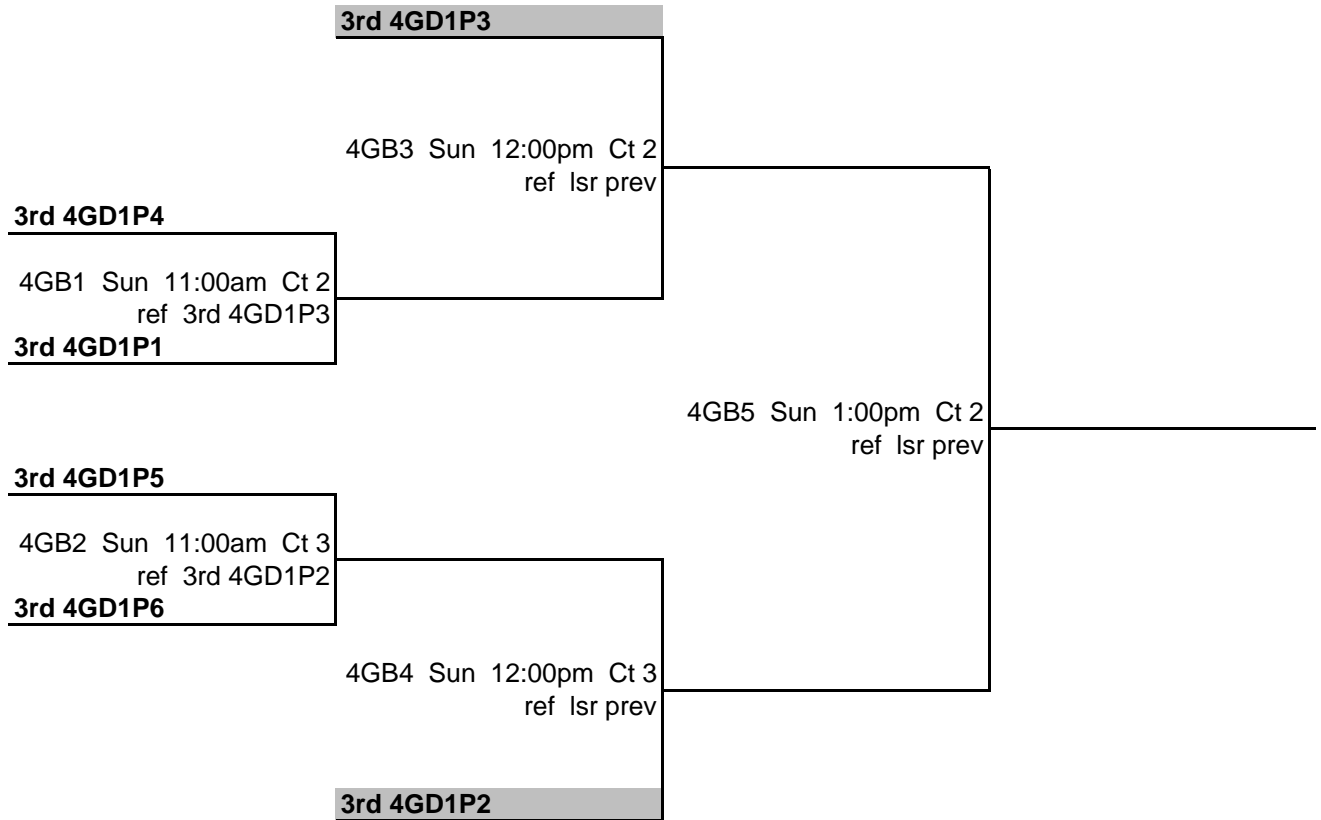

14s Girls Bronze
MidAmerica Kickoff Classic 1/7/12 - 1/8/12

Referee prior match on same court