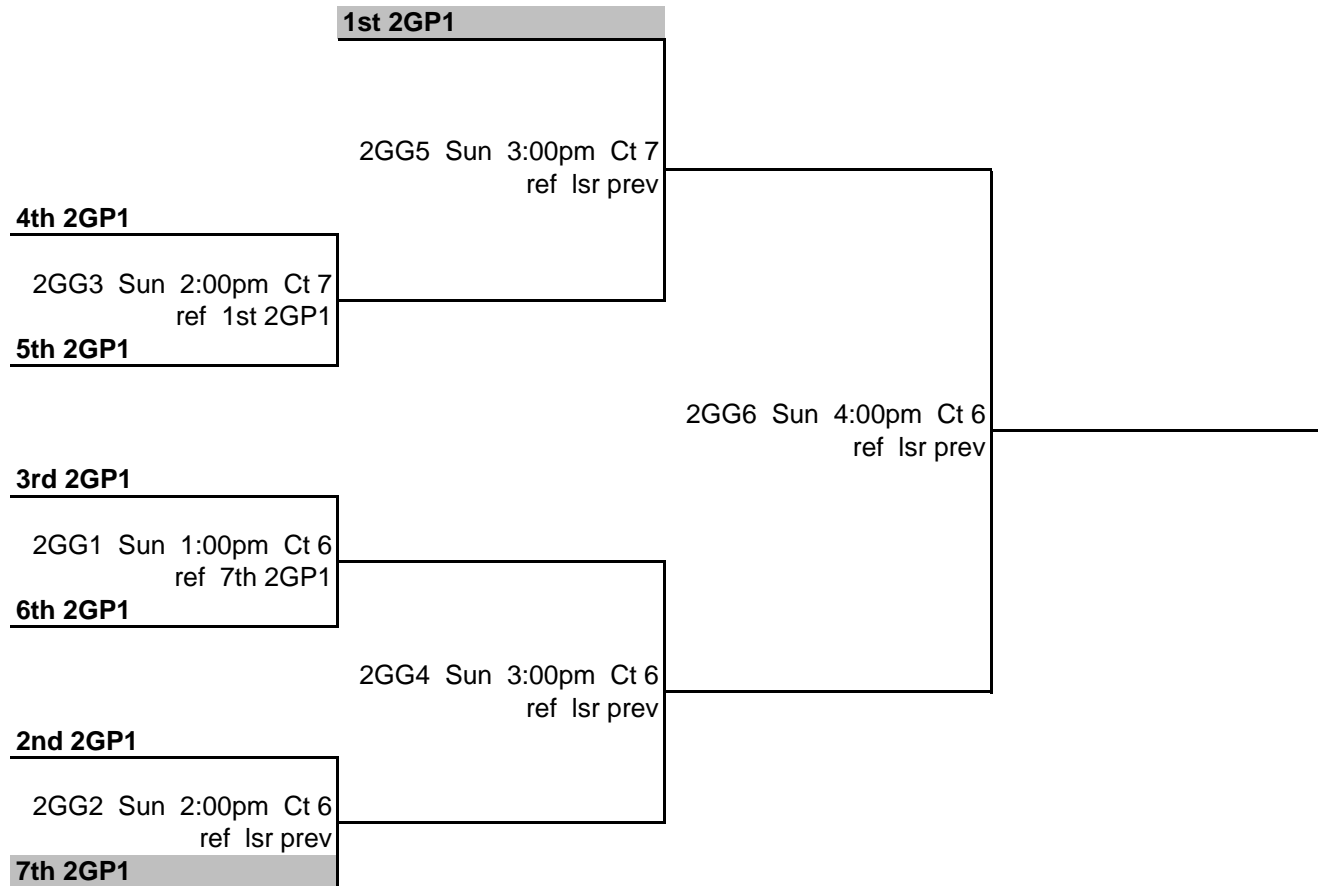

12s Girls Gold

MidAmerica Kickoff Classic 1/7/12 - 1/8/12

Referee prior match on same court