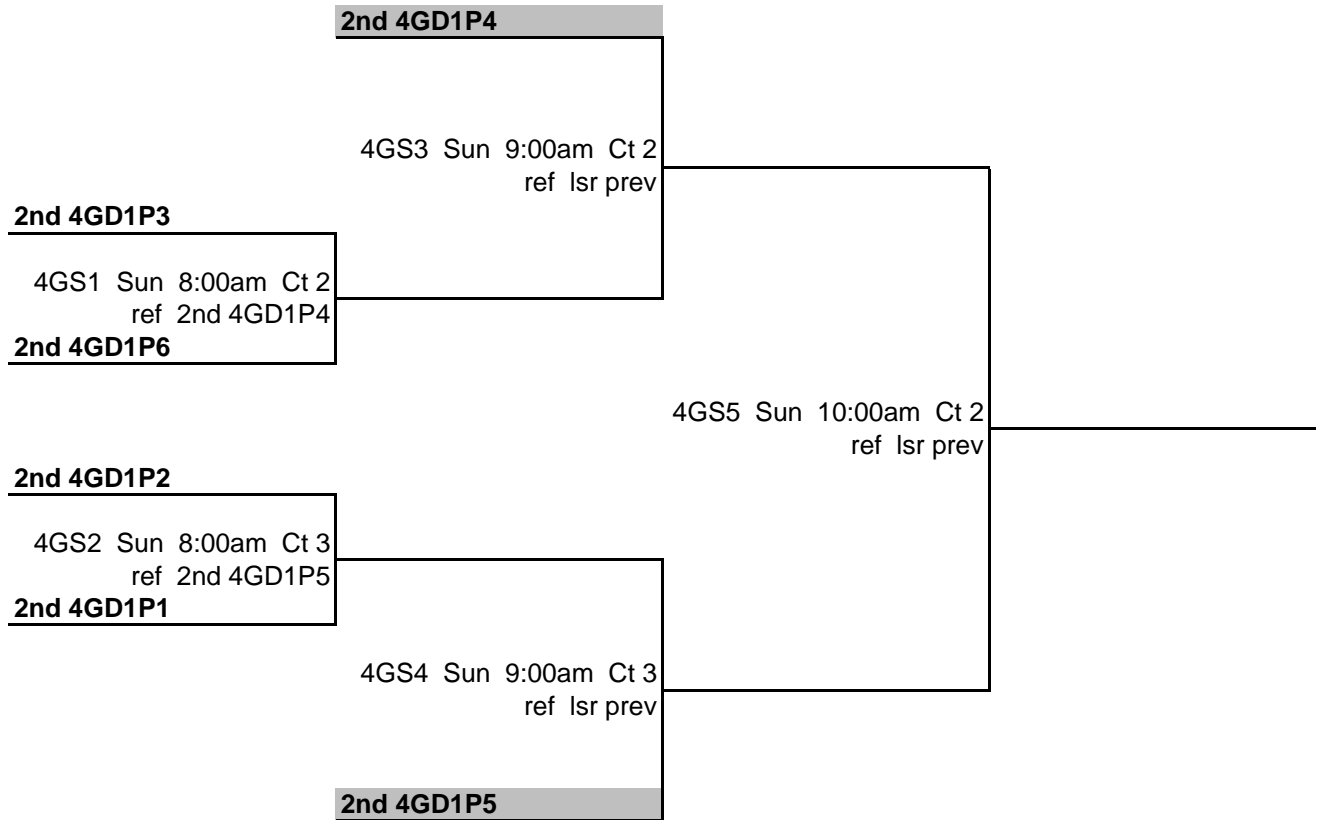

14s Girls Silver
MidAmerica Kickoff Classic 1/7/12 - 1/8/12

Referee prior match on same court