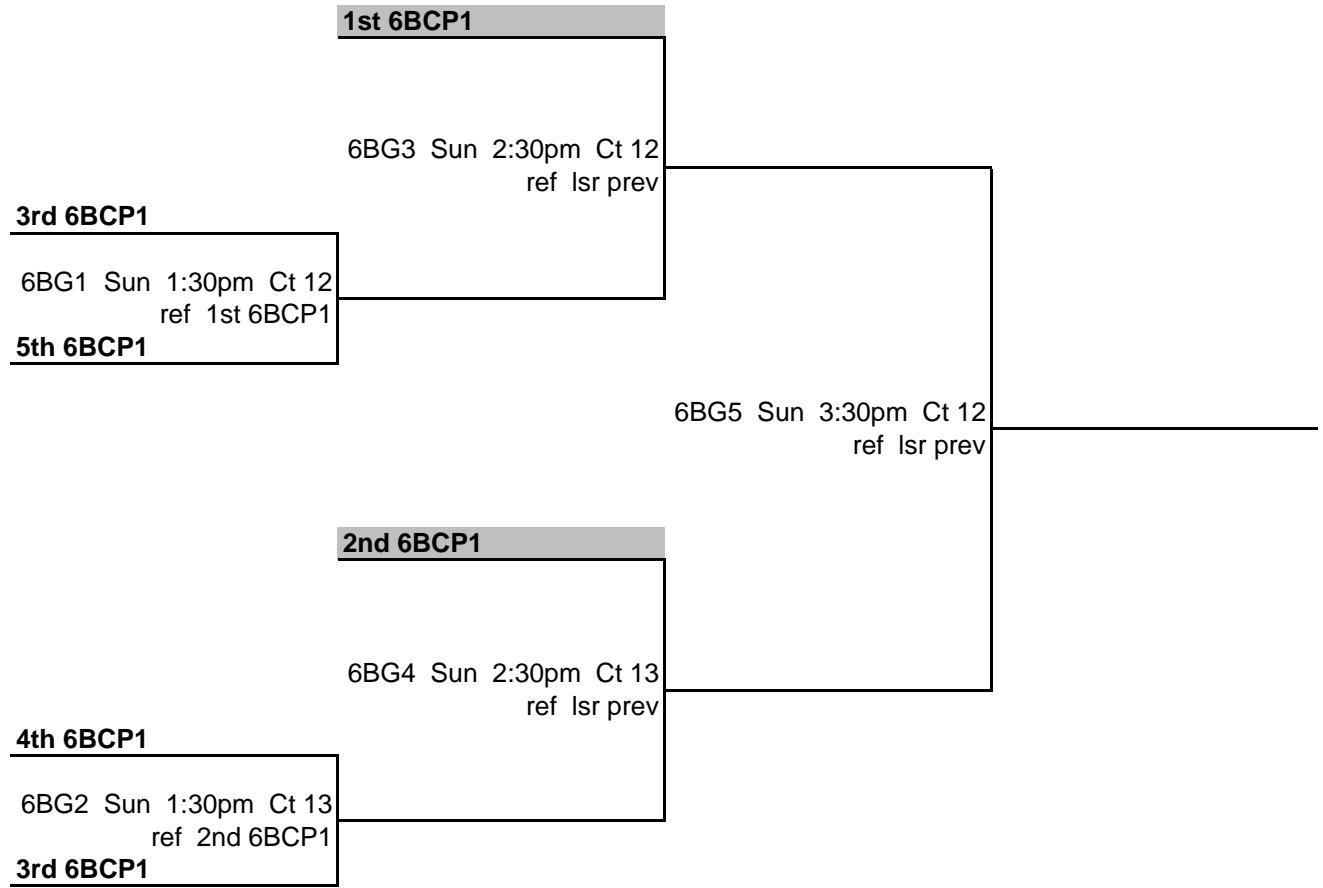

1st 4BP1

4BG2 Sun 5:00pm Ct 10
ref lsr prev

4th 4BP1

Referee prior match on same court

16s Boys Gold

MidAmerica Kickoff Classic 1/7/12 - 1/8/12

Referee prior match on same court

18s Boys Gold